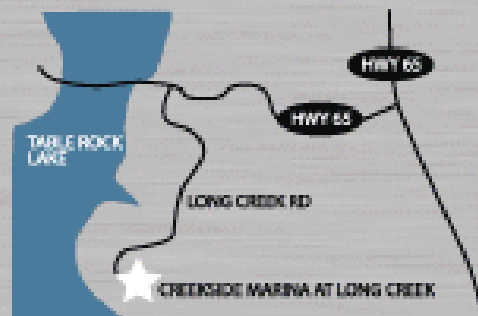

CREEKSIDE MARINA

AT LONG CREEK

SPECIALIZING IN

RENTALS

AT TABLE ROCK LAKE

VISIT THE MARINA STORE FOR SNACKS, DRINKS, APPAREL, FISHING LICENSES, BAIT, OIL, RENTAL SKIS, TUBES, AND MORE!

CREEKSIDE MARINA AT LONG CREEK

1368 LONG CREEK RD RIDGEDALE, MO 65739 417-334-4860

CREEKSIDE MARINA

AT LONG CREEK

25' PARTY BARGE

125 HP OUTBOARD

12 PERSON

2 HRS - \$99 (minimum)

4 HRS - \$160

ALL DAY - \$369

WATER TOYS AVAILABLE!

SKI BOAT

250 HP INBOARD / OUTBOARD

8 PERSON

2 HRS - \$110 (minimum)

4 HRS - \$199

8 HRS - \$349